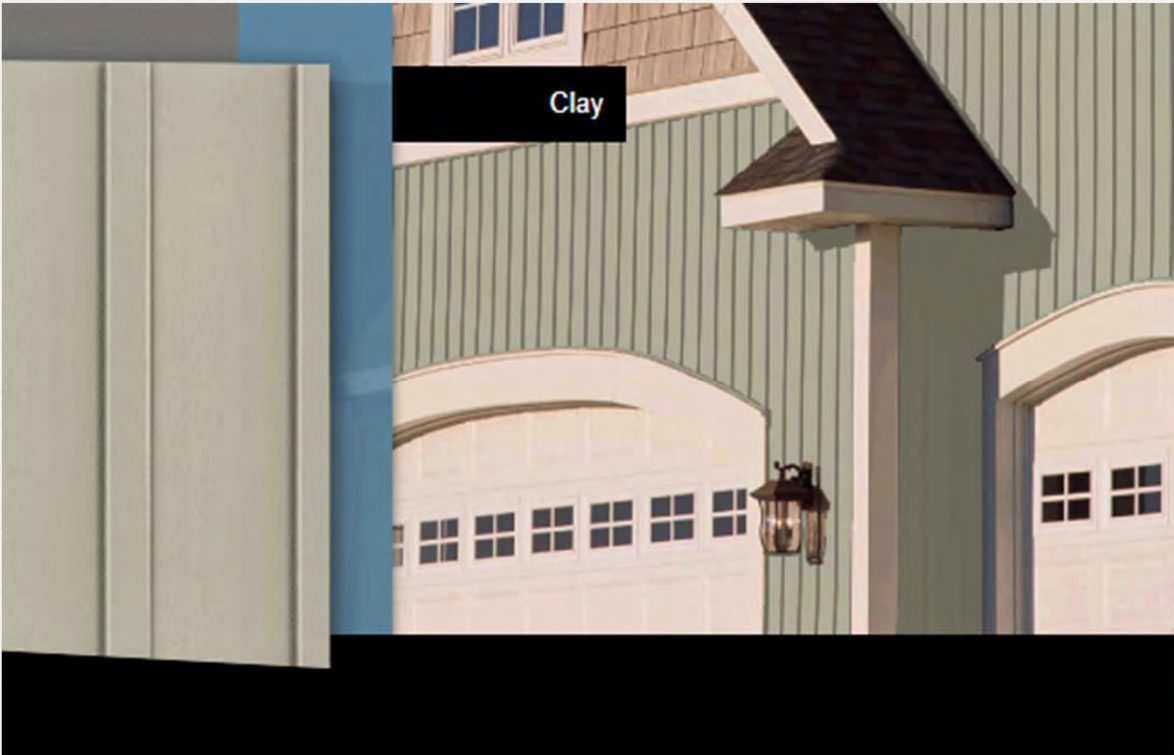

# 4800 SERIES VERTICAL SIDING

451 Southern Ave. Strattanville, PA

# SIDING

Series 4800™

Beige

Clay

CHAMPION®  
MODULAR