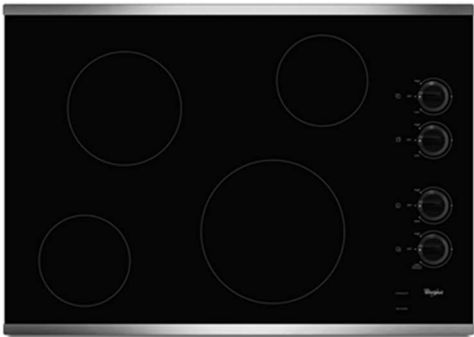

Electric Stainless
Coil Top

Range Oven

Electric White
Smooth Top

Electric Black
Or Black SS
Smooth Top

Electric Stainless
Smooth Top

Range Oven

Gas White

Gas Black
Or Black SS

Gas Stainless

Double Range Oven

Electric White
Double

Electric Black
Double

Electric Stainless
Double

Double Range Oven

Gas White Double

Gas Black Or
Black SS Double

Gas Stainless Double

Range Oven/ Cooktop

Gas Cooktop

Electric Cooktop

Slide In Stainless
Electric Range

Electric Glass Cooktop

Micro Wall Oven

White Micro/ Oven

Black Micro/ Oven

Stainless Micro/ Oven

Single Wall Oven

White Wall Oven

Black Or Black SS
Wall Oven

Stainless Wall Oven

Double Wall Oven

White Double Wall Oven