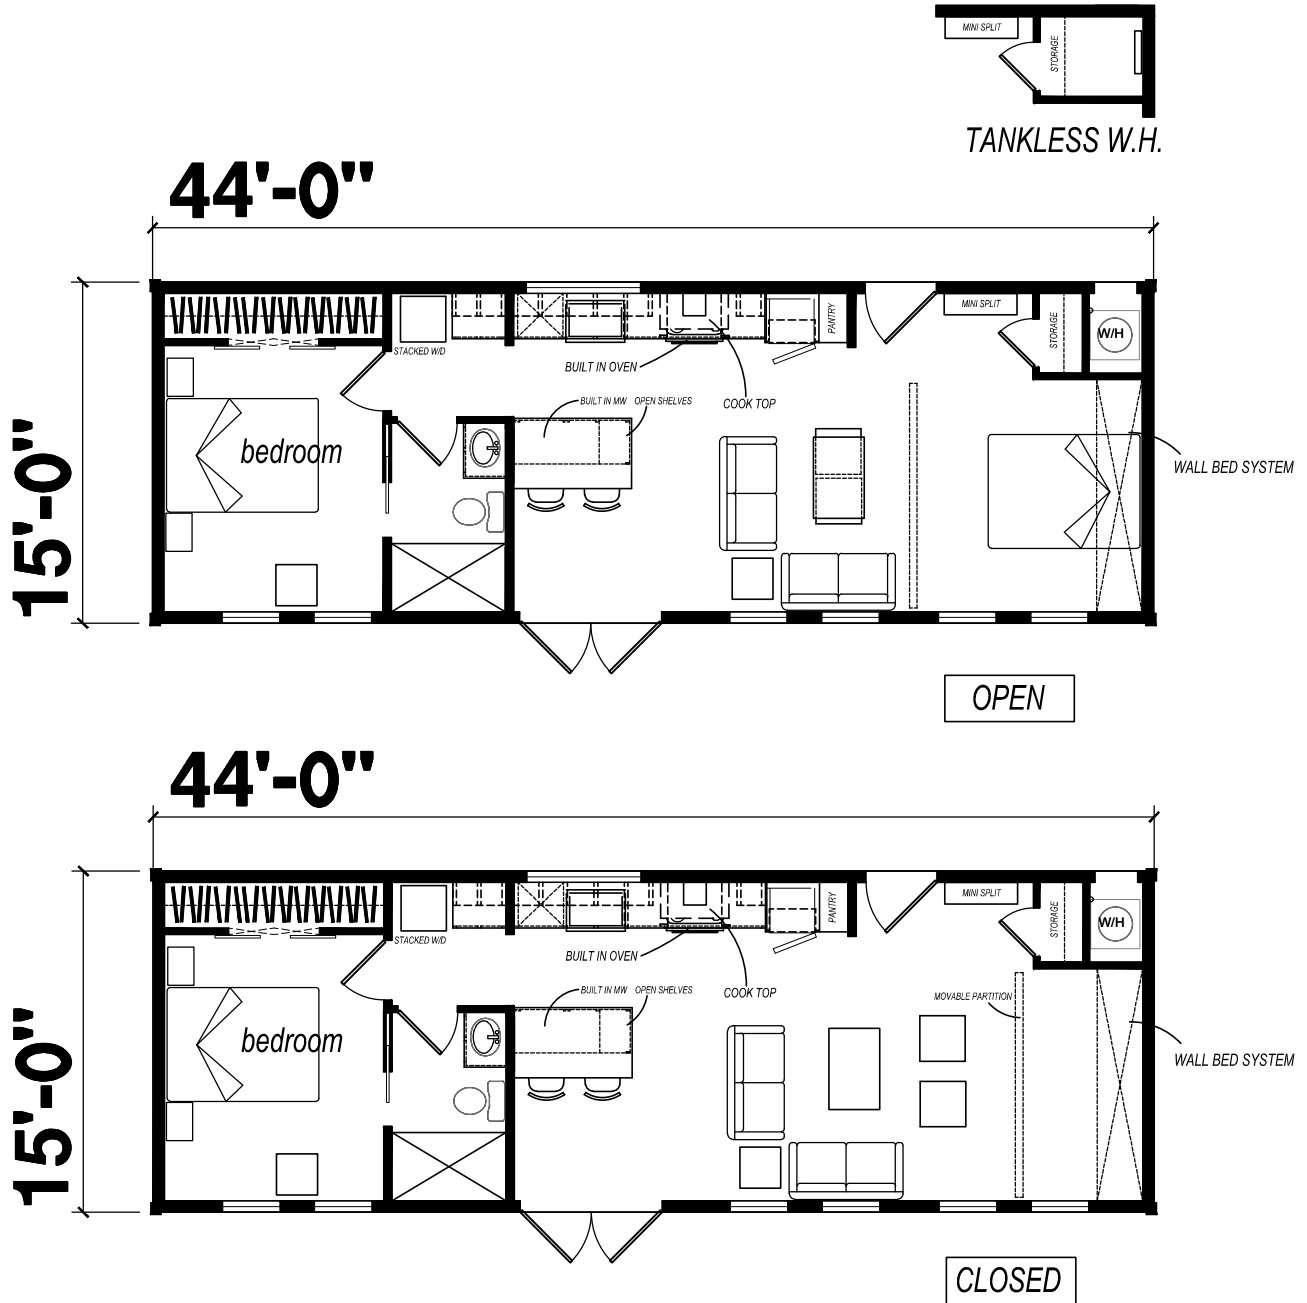

URBANEER  
660ADU  
MODEL1644H21G01

URBANEER  
660ADU  
MODEL 1644H21G01

2 BED-1 BATH  
660 SQ. FT.

Due to continuous product development and improvement, prices, specifications, and materials are subject to change without notice or obligation. Square footage and other dimensions are approximate. Exterior images may be artist renderings and are not intended to be an accurate representation of the home. Renderings, photos and floor plans may be shown with optional features or third-party additions. Some floorplan dimensions vary by manufacturing center. Ask your local manufacturing center for details.