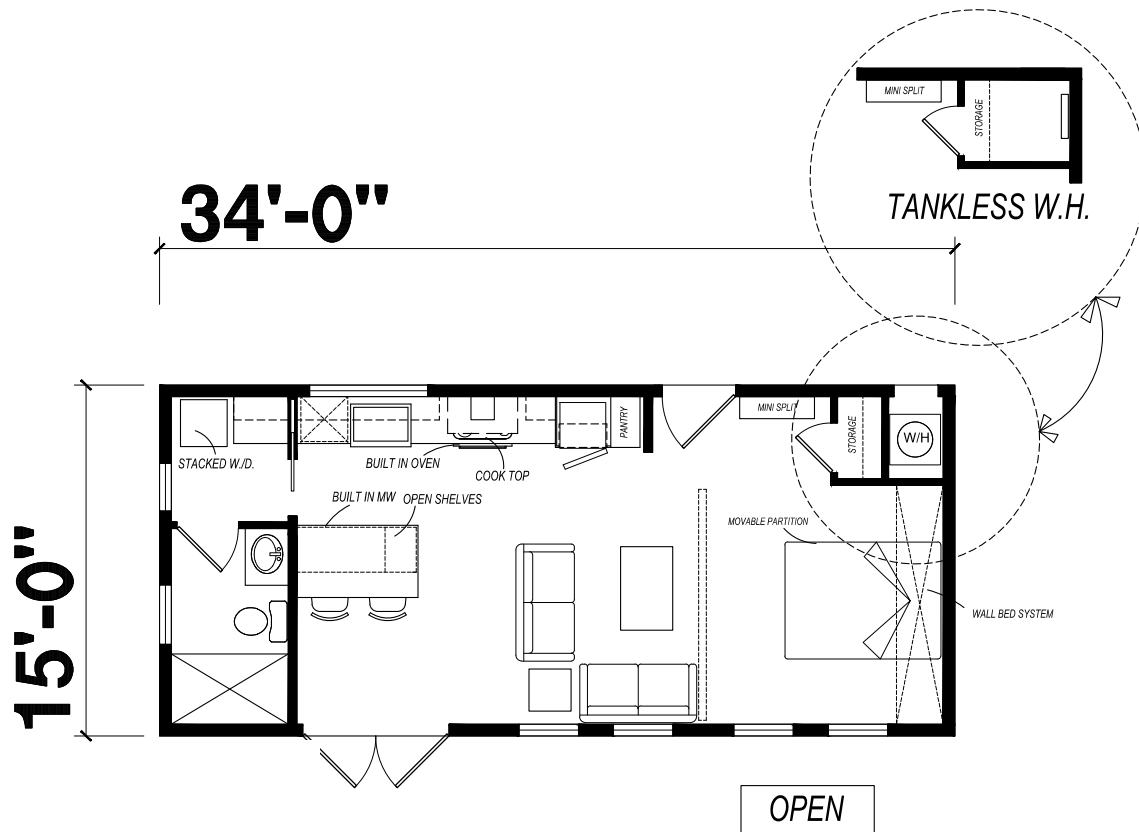

URBANEER

510ADU

MODEL 1634H11G01

URBANEER

510 **ADU**

MODEL 1634H11G01

1 BED-1 BATH
510 SQ. FT.

Due to continuous product development and improvement, prices, specifications, and materials are subject to change without notice or obligation. Square footage and other dimensions are approximate. Exterior images may be artist renderings and are not intended to be an accurate representation of the home. Renderings, photos and floor plans may be shown with optional features or third-party additions. Some floorplan dimensions vary by manufacturing center. Ask your local manufacturing center for details.