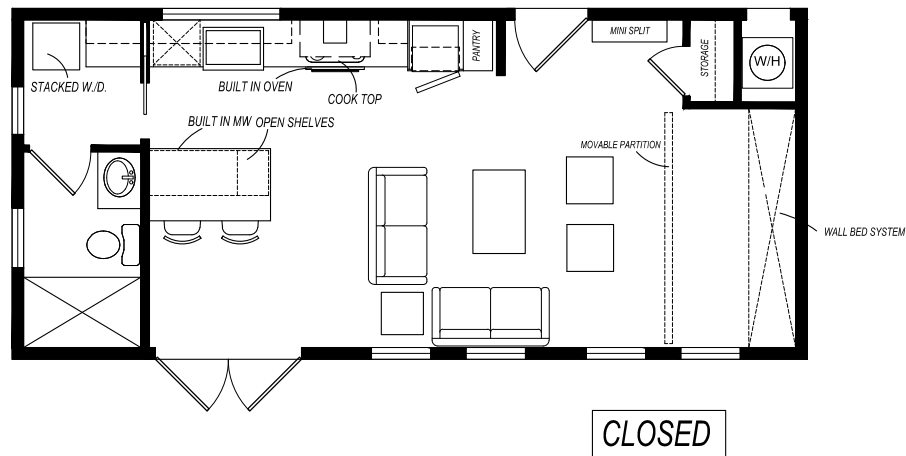

URBANEER

510ADU

MODEL 1634H11G01

URBANEER

510 **ADU**

MODEL 1634H11G01

1 BED-1 BATH
510 SQ. FT.

Due to continuous product development and improvement, prices, specifications, and materials are subject to change without notice or obligation. Square footage and other dimensions are approximate. Exterior images may be artist renderings and are not intended to be an accurate representation of the home. Renderings, photos and floor plans may be shown with optional features or third-party additions. Some floorplan dimensions vary by manufacturing center. Ask your local manufacturing center for details.