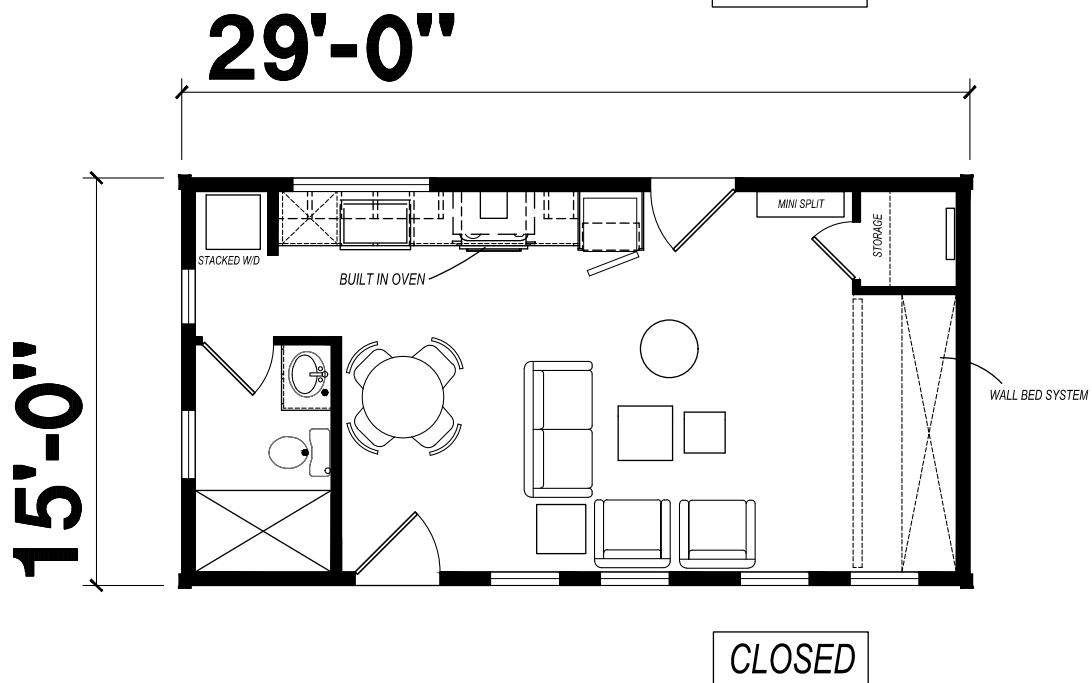

URBANEER

435 **ADU**

MODEL 1629H11G01

# URBANEER

435 **ADU**  
MODEL 1629H11G01

1 BED-1 BATH  
435 SQ. FT.

Due to continuous product development and improvement, prices, specifications, and materials are subject to change without notice or obligation. Square footage and other dimensions are approximate. Exterior images may be artist renderings and are not intended to be an accurate representation of the home. Renderings, photos and floor plans may be shown with optional features or third-party additions. Some floorplan dimensions vary by manufacturing center. Ask your local manufacturing center for details.