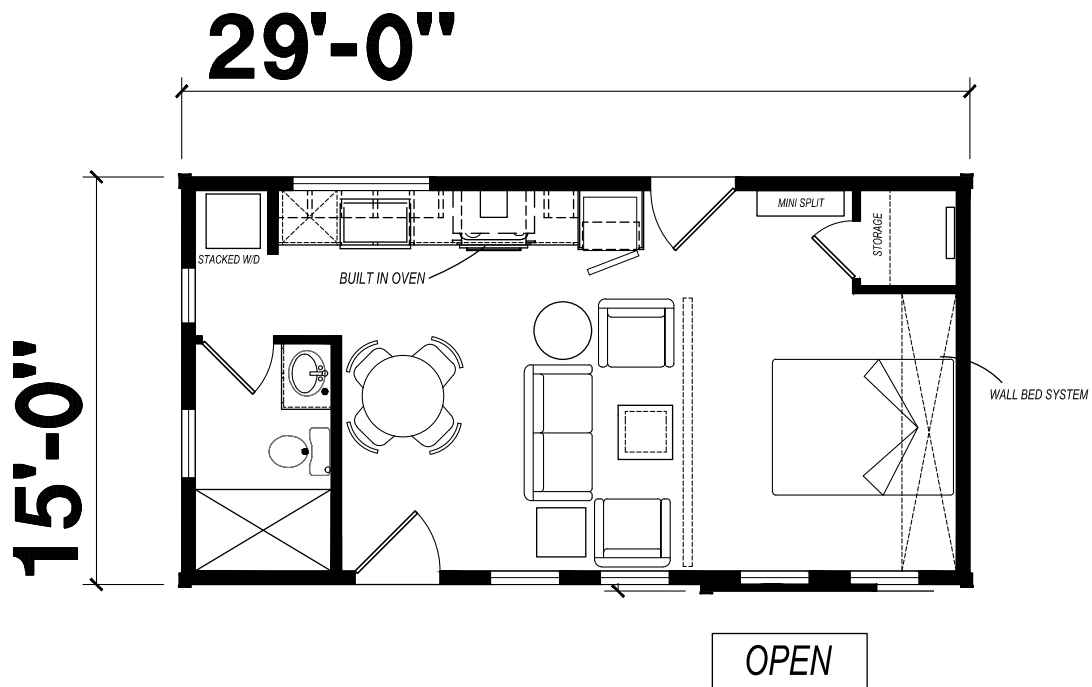

URBANEER

435 **ADU**

MODEL 1629H11G01

# URBANEER

435 **ADU**  
MODEL 1629H11G01

1 BED-1 BATH  
435 SQ. FT.

Due to continuous product development and improvement, prices, specifications, and materials are subject to change without notice or obligation. Square footage and other dimensions are approximate. Exterior images may be artist renderings and are not intended to be an accurate representation of the home. Renderings, photos and floor plans may be shown with optional features or third-party additions. Some floorplan dimensions vary by manufacturing center. Ask your local manufacturing center for details.