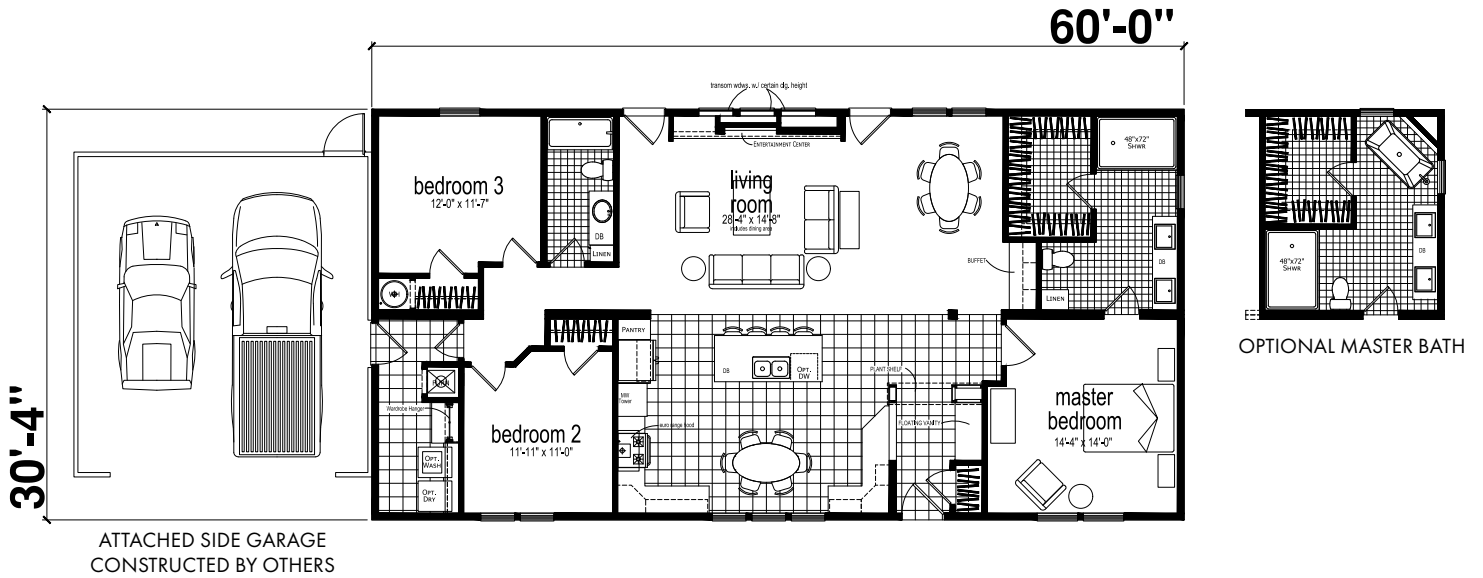

# SIERRA

MODEL 3260H32G01

EXTERIOR 1

EXTERIOR 2

EXTERIOR 3

# SIERRA

MODEL 3260H32G01

3 BED-2 BATH  
1,820 SQ. FT.

Due to continuous product development and improvement, prices, specifications, and materials are subject to change without notice or obligation. Square footage and other dimensions are approximate. Exterior images may be artist renderings and are not intended to be an accurate representation of the home. Renderings, photos and floor plans may be shown with optional features or third-party additions. Some floorplan dimensions vary by manufacturing center. Ask your local manufacturing center for details.