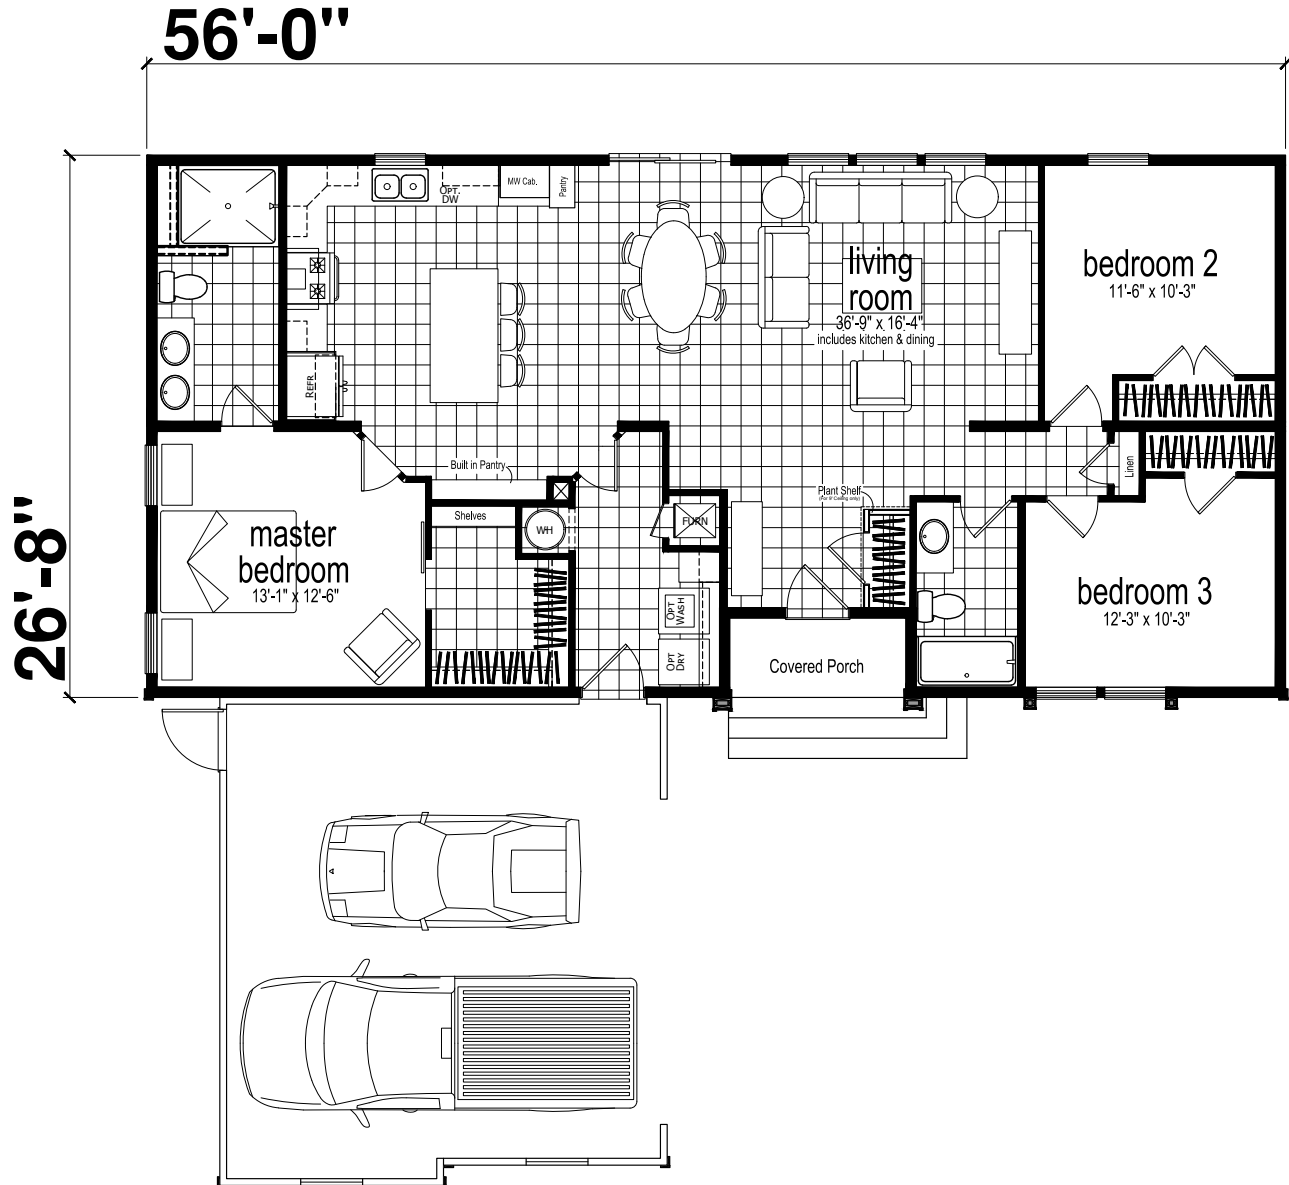

SEQUOIA

MODEL 2856H32G01

EXTERIOR 1

EXTERIOR 2

EXTERIOR 3

SEQUOIA

MODEL 2856H32G01

3 BED-2 BATH
1,459 SQ. FT.

Due to continuous product development and improvement, prices, specifications, and materials are subject to change without notice or obligation. Square footage and other dimensions are approximate. Exterior images may be artist renderings and are not intended to be an accurate representation of the home. Renderings, photos and floor plans may be shown with optional features or third-party additions. Some floorplan dimensions vary by manufacturing center. Ask your local manufacturing center for details.