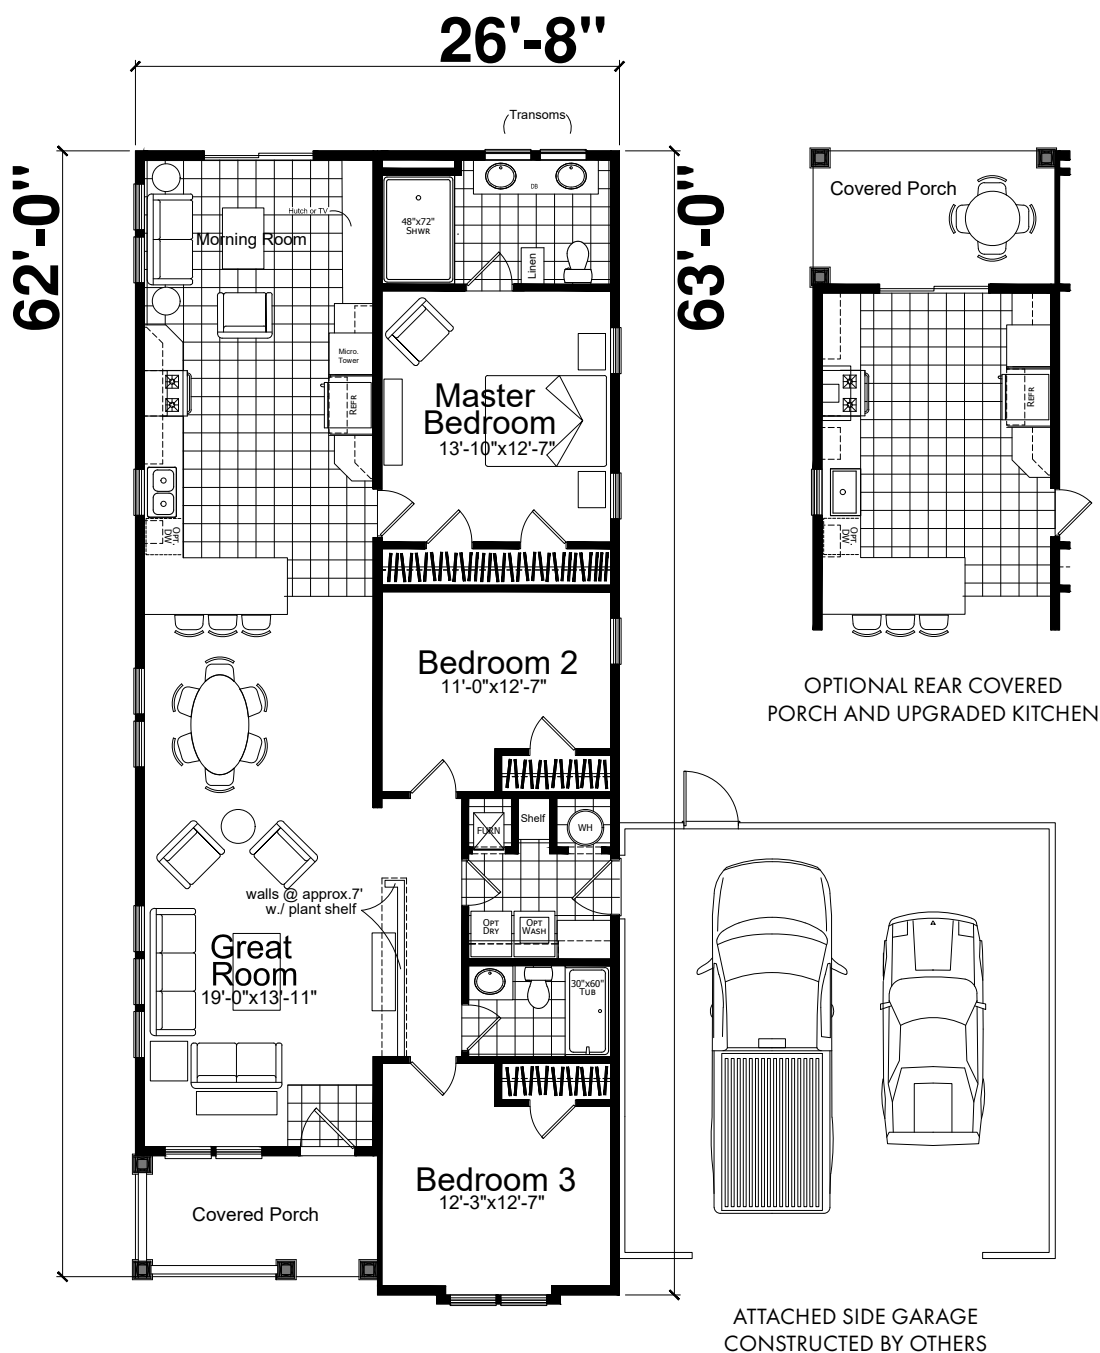

# NICOLET

MODEL 2863H32G01

EXTERIOR 1

EXTERIOR 2

# NICOLET

MODEL 2863H32G01

3 BED-2 BATH  
1,580 SQ. FT.

Due to continuous product development and improvement, prices, specifications, and materials are subject to change without notice or obligation. Square footage and other dimensions are approximate. Exterior images may be artist renderings and are not intended to be an accurate representation of the home. Renderings, photos and floor plans may be shown with optional features or third-party additions. Some floorplan dimensions vary by manufacturing center. Ask your local manufacturing center for details.