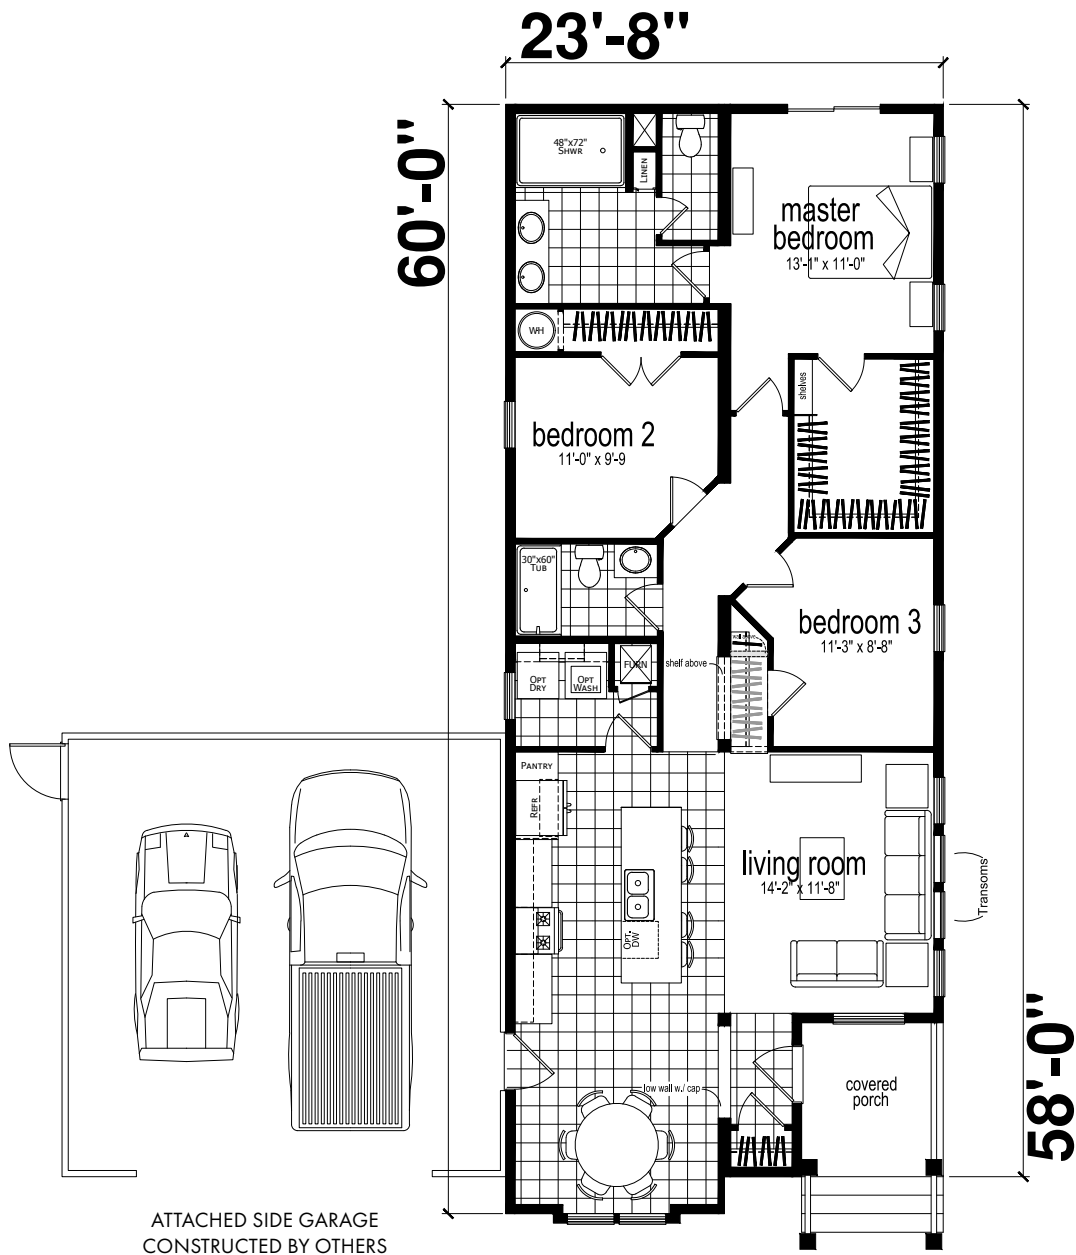

CARIBOU

MODEL 2460H32G01

CARIBOU

MODEL 2460H32G01

3 BED-2 BATH
1,336 SQ. FT.

Due to continuous product development and improvement, prices, specifications, and materials are subject to change without notice or obligation. Square footage and other dimensions are approximate. Exterior images may be artist renderings and are not intended to be an accurate representation of the home. Renderings, photos and floor plans may be shown with optional features or third-party additions. Some floorplan dimensions vary by manufacturing center. Ask your local manufacturing center for details.