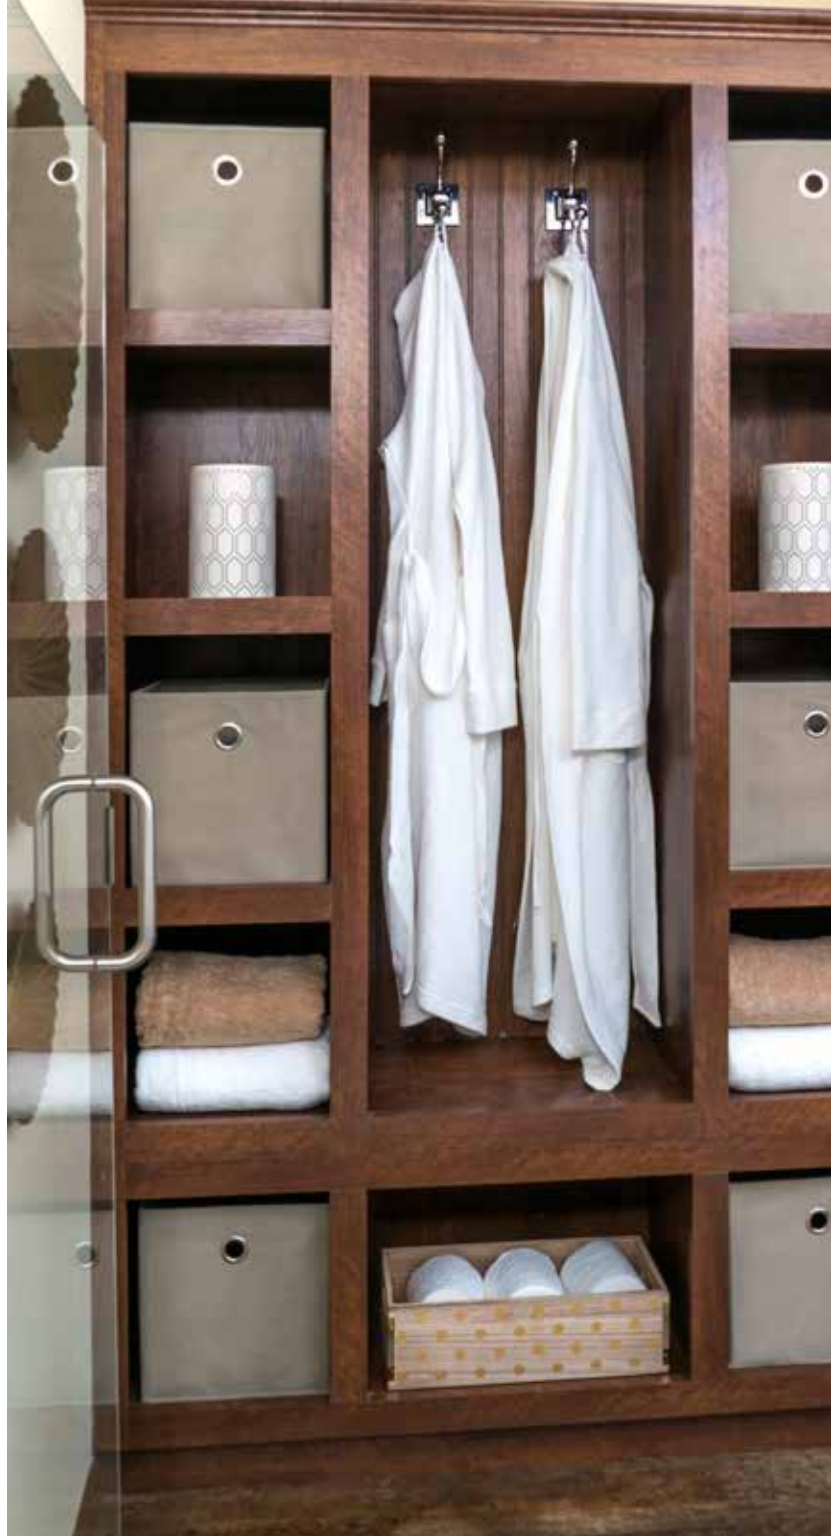

Wash away every worry with a shower tower that features an overhead rainfall, convenient handheld shower on a flexible hose, and soothing body sprays. Enjoy the convenience of your own space, thanks to dual rectangular ceramic sinks. Make clutter a thing of the past with open-shelf tower cabinetry.

Never before have you been treated to such a combination of modern style, sleek fixtures and blissful comfort. Never before have you had such a personal oasis ... until now.

Soak

- Luxury freestanding acrylic tub
- Bold floor-mounted faucet with sprayer

Tidy

- Spacious furniture-style locker
- Classy chrome hooks
- Abundant under vanity storage

Refresh

- Acrylic shower surround
- Shower tower system with handheld sprayer
- Frameless glass enclosure

What are you waiting for?

Pamper

- Spacious furniture-style vanity
- Contemporary ceramic sinks
- Modern chrome faucets

The Radiant Spa Bath is available on select models. The actual bathroom layout will vary by floor plan. Décor items such as flooring, cabinet finishes, sink profile, countertop materials and ceramic tile backsplash will vary by region. Consult your local retailer on available décor/finishes.