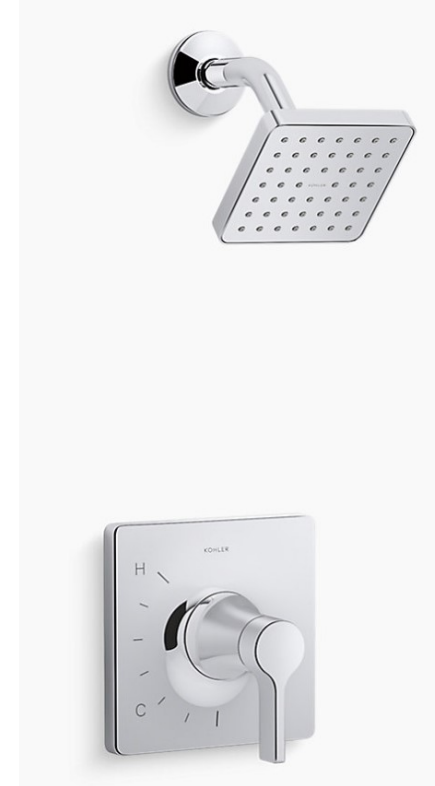

VALTON—TS24821-4G-CP

SHOWER FAUCET W/ LEVER HANDLE

Polished Chrome (Shown)

Bath Accessories — Standard

STANDARD BATH ACCESSORIES

AVAILABLE IN POLISHED CHROME, MATTE BLACK
AND SATIN NICKEL

Bathroom Faucets—Upgrade

VENZA— K-28124-4K-CP

CENTERSET BATHROOM SINK FAUCET W/ LEVER HANDLES

VENZA— T28131-4-CP

BATH OR DECK MOUNT BATH FAUCET

VENZA—K-28126-4K

SINGLE-HANDLE BATHROOM SINK FAUCET

Matte Black

Brushed Nickel

Polished Chrome

Bathroom Faucets—Upgrade

VENZA— K-TS28127-4G-CP

RITE-TEMP® BATH AND SHOWER TRIM KIT

VENZA— Rainhead Package

8" SINGLE FUNCTION RAINHEADS &
MASTERShower® TRANSFER VALVE
TRIM WITH LEVER HANDLE

TO BE USED WITH SHOWER PACKAGE

(K-26148-G-CP , K-T28130-4-CP, K-7394-CP)

VENZA— K-TS28128-4G-CP

RITE-TEMP SHOWER VALVE TRIM WITH
LEVER HANDLE

Matte Black

Brushed Nickel

Polished Chrome

Bathroom Faucets — Upgrade