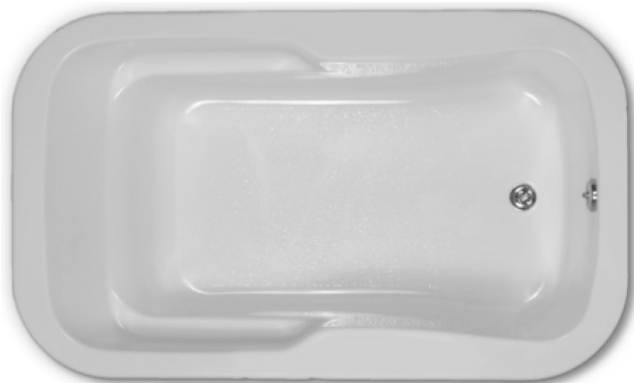

#RE5836L/S OR R/S
SHOWER W/ 7" THRESHOLD
1 SEAT-LEFT OR RIGHT
60" X 36" X 78" AcrylX

#RE5860
SHOWER W/ 6" THRESHOLD
2 SEATS
60" X 35 3/4" X 74 3/4" AcrylX

BATHTUBS & SHOWERS

#RE4060D
CORNER DROP IN TUB
AVAILABLE OPTION WHIRLPOOL (SHOWN)
59" X 59" X 21 1/2" AcrylX

#RE3660D
DROP IN TUB SHOWN
AVAILABLE OPTION WHIRLPOOL OR BUBBLE JET
60" X 36" X 20 1/2" AcrylX

#RE3660L OR RE3660R
FRONT APRON TUB
AVAILABLE OPTION WHIRLPOOL OR
BUBBLE JET (SHOWN)
60" X 37" X 21 1/2" AcrylX