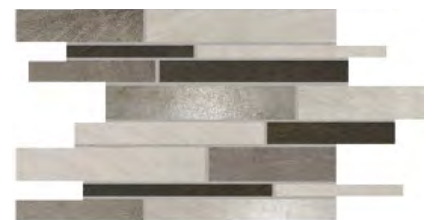

Tile Shower Options

Iron Craft Walk-in Tile Shower

Interior Options

IC11— PHOSPHOR WHITE
Grout: 382 Bone

IC15—SABLE BLACK
Grout: 165 Delorean Gray

IC13—CHARCOAL GREY
Grout: Winter Gray

IC17—GREY BLACK

IC18—SABLE BRONZE

excel
HOMES

Interior Options

Shower shown with Optional Barn Shower Door and Upgraded Faucets

IC11— PHOSPER WHITE
Grout: 382 Bone

IC15—SABLE BLACK
Grout: 165 Delorean Gray

IC13—CHARCOAL GREY
Grout: Winter Gray

IC11— PHOSPHER WHITE
Grout: 382 Bone

IC15—SABLE BLACK
Grout: 165 Delorean Gray

IC13—CHARCOAL GREY
Grout: Winter Gray

Subway Tile

Shower Opt. 1

Interior Options

Pattern: Brick (50% offset) w/ 1/16" Grout Line (Snow White)