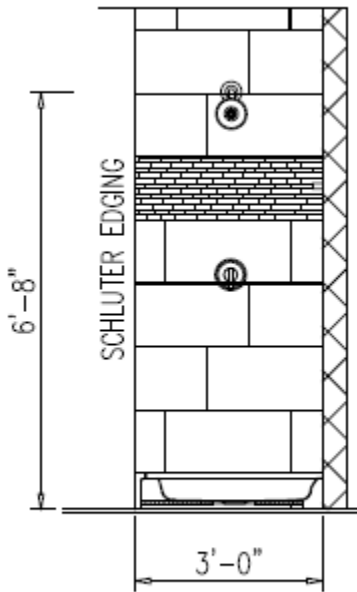

Iron Craft Walk-in Tile Shower

Interior Options

BACKSIDE OF FRONT WALL
(VIEW FROM INSIDE)

FLOOR PLAN VIEW

RIGHT WALL VIEW

REAR WALL VIEW

LEFT WALL VIEW

Iron Craft 60" Vertical Tile Shower

IC17—GREY BLACK

IC18—SABLE BRONZE

Iron Craft 60" Vertical Tile Shower

excel
HOMES

Interior Options

IRON CRAFT 12x24 (VERTICAL) WALL TILE (STAGGERED-33%)
w/ 12x12 NICHE (HATCHED TO DISTINGUISHED LOCATION)
12" WIDE ACCENT TILE (VERTICAL), RANDOM PATTERN
1/16" GROUT SPACE, SCHLUTER TRIM ON SIDES

Iron Craft 60" Horizontal Tile Shower

Interior Options

LEFT WALL

REAR WALL

RIGHT WALL

IC17—GREY BLACK

IC18—SABLE BRONZE

IRON CRAFT 12x24 (HORIZONTAL) WALL TILE (STAGGERED—33%)
w/ 12x12 NICHE (HATCHED TO DISTINGUISHED LOCATION)
12" WIDE ACCENT TILE (VERTICAL), RANDOM PATTERN
1/16" GROUT SPACE, SCHLUTER TRIM ON SIDES