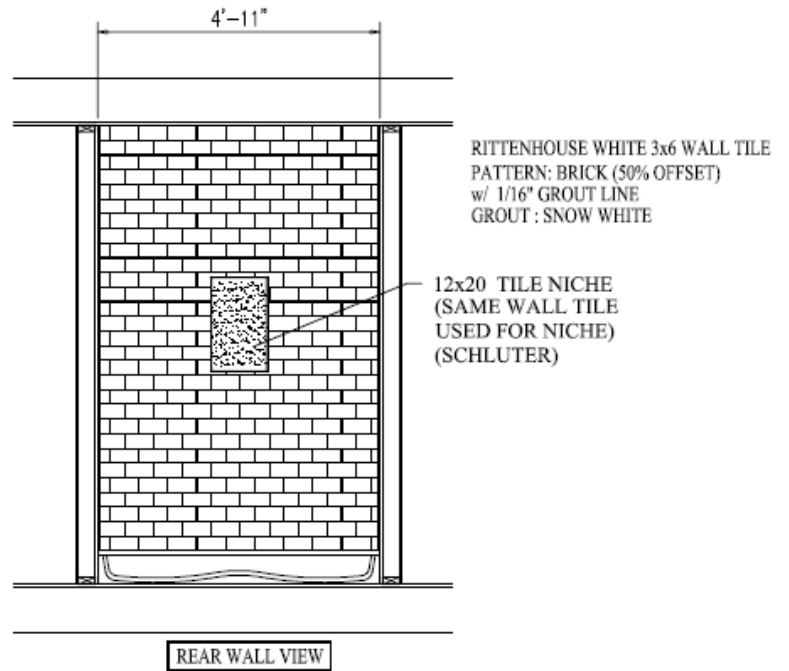

Iron Craft 60" Horizontal Tile Shower

Interior Options

LEFT WALL

REAR WALL

RIGHT WALL

IC17—GREY BLACK

IC18—SABLE BRONZE

IRON CRAFT 12x24 (HORIZONTAL) WALL TILE (STAGGERED—33%)
w/ 12x12 NICHE (HATCHED TO DISTINGUISHED LOCATION)
12" WIDE ACCENT TILE (VERTICAL), RANDOM PATTERN
1/16" GROUT SPACE, SCHLUTER TRIM ON SIDES

IC11— PHOSPHER WHITE
Grout: 382 Bone

IC15—SABLE BLACK
Grout: 165 Delorean Gray

IC13—CHARCOAL GREY
Grout: Winter Gray

Subway Tile

Shower Opt. 1

Interior Options

Pattern: Brick (50% offset) w/ 1/16" Grout Line (Snow White)