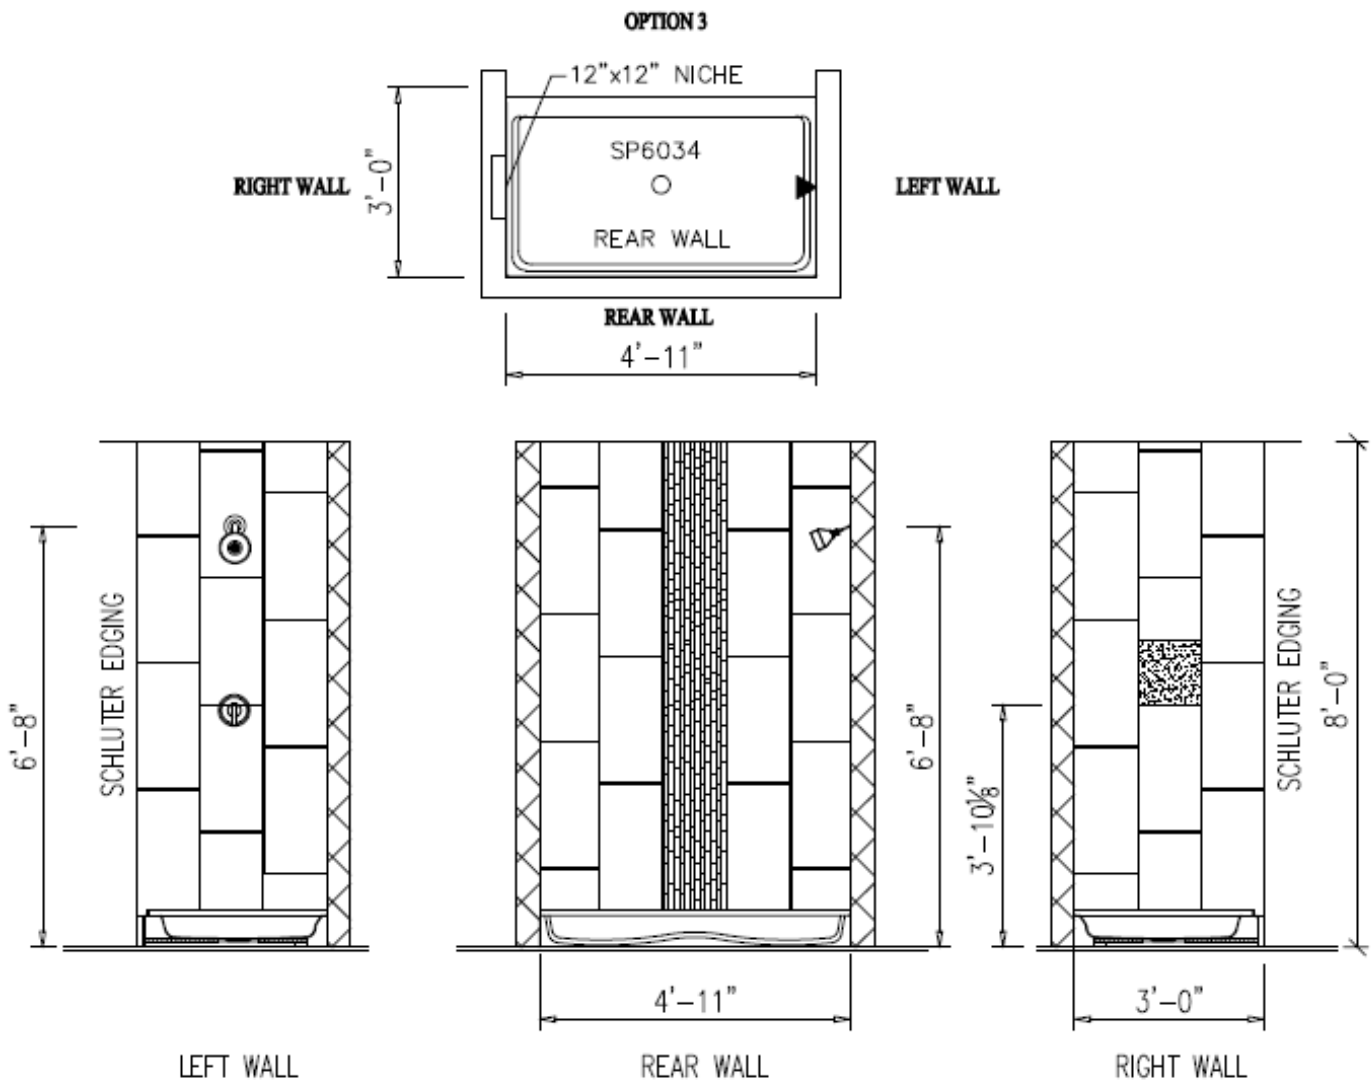

IC17—GREY BLACK

IC18—SABLE BRONZE

Iron Craft 60" Vertical Tile Shower

excel
HOMES

Interior Options

IRON CRAFT 12x24 (VERTICAL) WALL TILE (STAGGERED-33%)
w/ 12x12 NICHE (HATCHED TO DISTINGUISHED LOCATION)
12" WIDE ACCENT TILE (VERTICAL), RANDOM PATTERN
1/16" GROUT SPACE, SCHLUTER TRIM ON SIDES

Iron Craft 60" Horizontal Tile Shower

Interior Options

LEFT WALL

REAR WALL

RIGHT WALL

IC17—GREY BLACK

IC18—SABLE BRONZE

IRON CRAFT 12x24 (HORIZONTAL) WALL TILE (STAGGERED—33%)
w/ 12x12 NICHE (HATCHED TO DISTINGUISHED LOCATION)
12" WIDE ACCENT TILE (VERTICAL), RANDOM PATTERN
1/16" GROUT SPACE, SCHLUTER TRIM ON SIDES