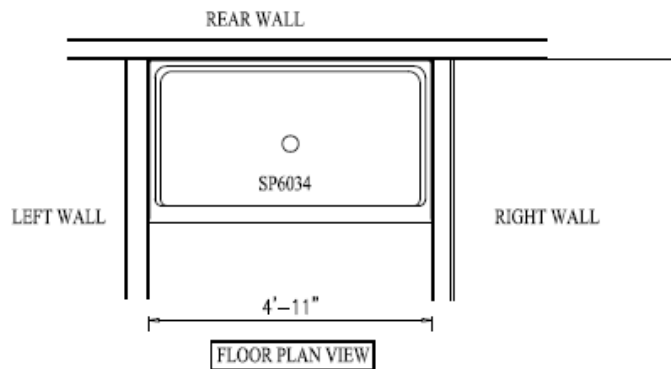

IC17—GREY BLACK

IC18—SABLE BRONZE

Iron Craft 60" Vertical Tile Shower

excel
HOMES

Interior Options

IRON CRAFT 12x24 (VERTICAL) WALL TILE (STAGGERED-33%)
w/ 12x12 NICHE (HATCHED TO DISTINGUISHED LOCATION)
12" WIDE ACCENT TILE (VERTICAL), RANDOM PATTERN
1/16" GROUT SPACE, SCHLUTER TRIM ON SIDES

Iron Craft 60" Horizontal Tile Shower

Interior Options

LEFT WALL

REAR WALL

RIGHT WALL

IC17—GREY BLACK

IC18—SABLE BRONZE

IRON CRAFT 12x24 (HORIZONTAL) WALL TILE (STAGGERED—33%)
w/ 12x12 NICHE (HATCHED TO DISTINGUISHED LOCATION)
12" WIDE ACCENT TILE (VERTICAL), RANDOM PATTERN
1/16" GROUT SPACE, SCHLUTER TRIM ON SIDES

IC11— PHOSPHER WHITE
Grout: 382 Bone

IC15—SABLE BLACK
Grout: 165 Delorean Gray

IC13—CHARCOAL GREY
Grout: Winter Gray

Subway Tile

Shower Opt. 1

Interior Options

Pattern: Brick (50% offset) w/ 1/16" Grout Line (Snow White)