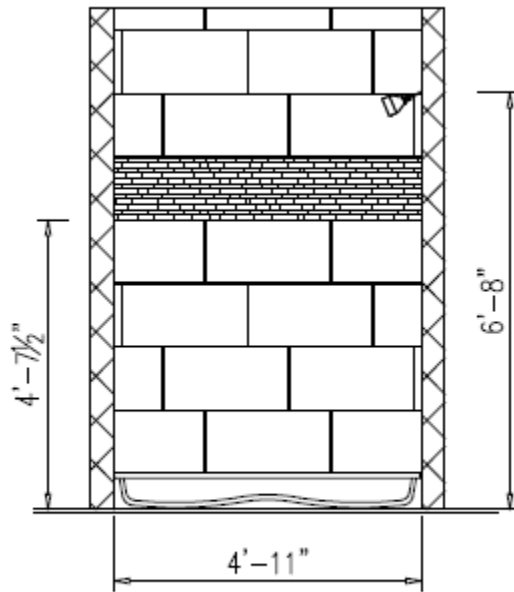

Iron Craft Walk-in Tile Shower

Interior Options

BACKSIDE OF FRONT WALL
(VIEW FROM INSIDE)

FLOOR PLAN VIEW

RIGHT WALL VIEW

REAR WALL VIEW

LEFT WALL VIEW

Iron Craft 60" Vertical Tile Shower

IC17—GREY BLACK

IC18—SABLE BRONZE

Iron Craft 60" Vertical Tile Shower

excel
HOMES

Interior Options

IRON CRAFT 12x24 (VERTICAL) WALL TILE (STAGGERED-33%)
w/ 12x12 NICHE (HATCHED TO DISTINGUISHED LOCATION)
12" WIDE ACCENT TILE (VERTICAL), RANDOM PATTERN
1/16" GROUT SPACE, SCHLUTER TRIM ON SIDES

Iron Craft 60" Horizontal Tile Shower

Interior Options

LEFT WALL

REAR WALL

RIGHT WALL

IC17—GREY BLACK

IC18—SABLE BRONZE

IRON CRAFT 12x24 (HORIZONTAL) WALL TILE (STAGGERED—33%)
w/ 12x12 NICHE (HATCHED TO DISTINGUISHED LOCATION)
12" WIDE ACCENT TILE (VERTICAL), RANDOM PATTERN
1/16" GROUT SPACE, SCHLUTER TRIM ON SIDES