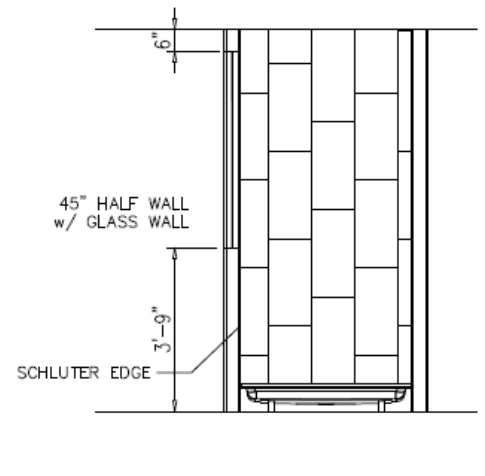

Iron Craft Walk-in Tile Shower

Interior Options

BACKSIDE OF FRONT WALL
(VIEW FROM INSIDE)

FLOOR PLAN VIEW

RIGHT WALL VIEW

REAR WALL VIEW

LEFT WALL VIEW

Iron Craft 60" Vertical Tile Shower

IC17—GREY BLACK

IC18—SABLE BRONZE

Iron Craft 60" Vertical Tile Shower

excel
HOMES

Interior Options

IRON CRAFT 12x24 (VERTICAL) WALL TILE (STAGGERED-33%)
w/ 12x12 NICHE (HATCHED TO DISTINGUISHED LOCATION)
12" WIDE ACCENT TILE (VERTICAL), RANDOM PATTERN
1/16" GROUT SPACE, SCHLUTER TRIM ON SIDES