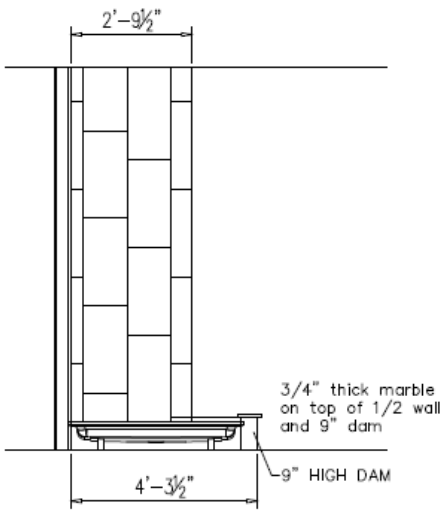

Iron Craft Walk-in Tile Shower

Interior Options

BACKSIDE OF FRONT WALL
(VIEW FROM INSIDE)

FLOOR PLAN VIEW

RIGHT WALL VIEW

REAR WALL VIEW

LEFT WALL VIEW

Iron Craft 60" Vertical Tile Shower

IC17—GREY BLACK

IC18—SABLE BRONZE

Iron Craft 60" Vertical Tile Shower

excel
HOMES

Interior Options

IRON CRAFT 12x24 (VERTICAL) WALL TILE (STAGGERED-33%)
w/ 12x12 NICHE (HATCHED TO DISTINGUISHED LOCATION)
12" WIDE ACCENT TILE (VERTICAL), RANDOM PATTERN
1/16" GROUT SPACE, SCHLUTER TRIM ON SIDES