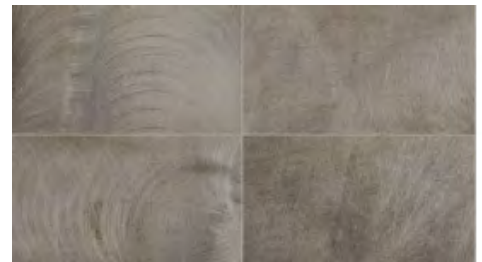

Tile Shower Options

Iron Craft Walk-in Tile Shower

Interior Options

IC11— PHOSPHOR WHITE
Grout: 382 Bone

IC15—SABLE BLACK
Grout: 165 Delorean Gray

IC13—CHARCOAL GREY
Grout: Winter Gray

IC17—GREY BLACK

IC18—SABLE BRONZE

excel
HOMES

Interior Options

Shower shown with Optional Barn Shower Door and Upgraded Faucets

IC11— PHOSPER WHITE
Grout: 382 Bone

IC15—SABLE BLACK
Grout: 165 Delorean Gray

IC13—CHARCOAL GREY
Grout: Winter Gray

IC17—GREY BLACK

IC18—SABLE BRONZE

Iron Craft 60" Vertical Tile Shower

excel
HOMES

Interior Options

IRON CRAFT 12x24 (VERTICAL) WALL TILE (STAGGERED-33%)
w/ 12x12 NICHE (HATCHED TO DISTINGUISHED LOCATION)
12" WIDE ACCENT TILE (VERTICAL), RANDOM PATTERN
1/16" GROUT SPACE, SCHLUTER TRIM ON SIDES

IC11— PHOSPHER WHITE
Grout: 382 Bone

IC15—SABLE BLACK
Grout: 165 Delorean Gray

IC13—CHARCOAL GREY
Grout: Winter Gray

Subway Tile

Shower Opt. 1

Interior Options

Pattern: Brick (50% offset) w/ 1/16" Grout Line (Snow White)