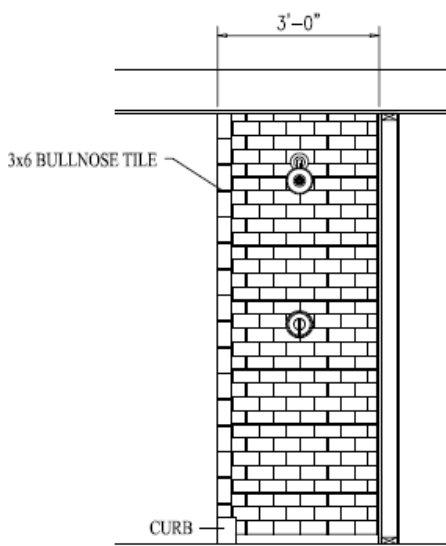

Subway Tile Shower Opt. 2

Interior Options

DESERT GREY X114 GLOSS
(MATTE X714)
Grout: 381 Bright White

ARCTIC WHITE 190 GLOSS
(MATTE 790)
Grout: 165 Deloran Gray

LEFT WALL VIEW