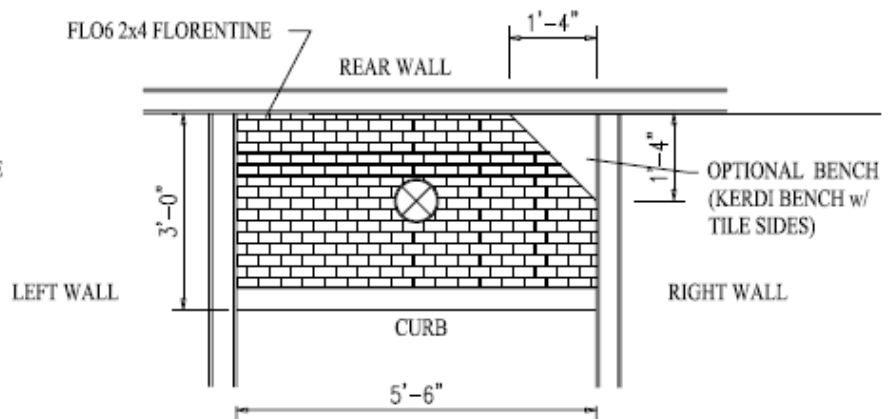

ARCTIC WHITE 190 GLOSS
(MATTE 790)
Grout: 165 Deloran Gray

LEFT WALL VIEW

REAR WALL VIEW

RIGHT WALL VIEW

FLOOR PLAN VIEW

- Options:
- Corian Bench - Glacier White Corian Top
 - Carrara Marble Curb
 - Carrara Marble Curb & Bench