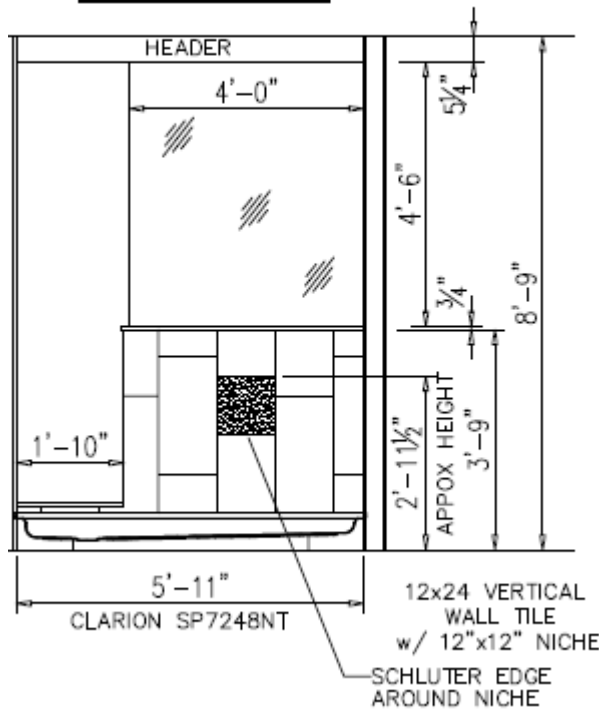

Tile Shower Options

Iron Craft Walk-in Tile Shower

Interior Options

IC11— PHOSPHOR WHITE
Grout: 382 Bone

IC15—SABLE BLACK
Grout: 165 Delorean Gray

IC13—CHARCOAL GREY
Grout: Winter Gray

IC17—GREY BLACK

IC18—SABLE BRONZE

Iron Craft Walk-in Tile Shower

Interior Options

BACKSIDE OF FRONT WALL
(VIEW FROM INSIDE)

FLOOR PLAN VIEW

RIGHT WALL VIEW

REAR WALL VIEW

LEFT WALL VIEW

Iron Craft 60" Vertical Tile Shower

IC17—GREY BLACK

IC18—SABLE BRONZE

Iron Craft 60" Vertical Tile Shower

excel
HOMES

Interior Options

IRON CRAFT 12x24 (VERTICAL) WALL TILE (STAGGERED-33%)
w/ 12x12 NICHE (HATCHED TO DISTINGUISHED LOCATION)
12" WIDE ACCENT TILE (VERTICAL), RANDOM PATTERN
1/16" GROUT SPACE, SCHLUTER TRIM ON SIDES