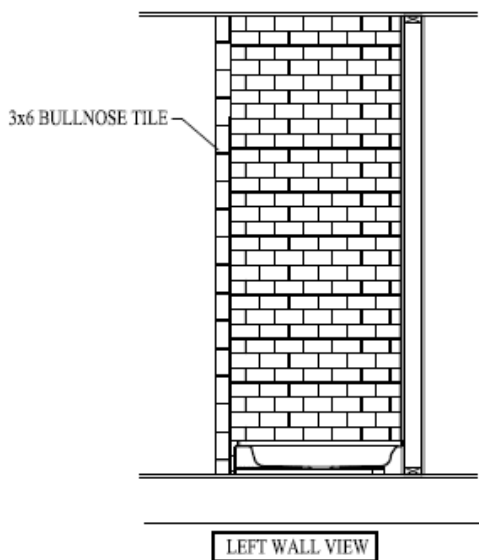

Iron Craft 60" Horizontal Tile Shower

Interior Options

LEFT WALL

REAR WALL

RIGHT WALL

IC17—GREY BLACK

IC18—SABLE BRONZE

IRON CRAFT 12x24 (HORIZONTAL) WALL TILE (STAGGERED—33%)
w/ 12x12 NICHE (HATCHED TO DISTINGUISHED LOCATION)
12" WIDE ACCENT TILE (VERTICAL), RANDOM PATTERN
1/16" GROUT SPACE, SCHLUTER TRIM ON SIDES

IC11— PHOSPHER WHITE
Grout: 382 Bone

IC15—SABLE BLACK
Grout: 165 Delorean Gray

IC13—CHARCOAL GREY
Grout: Winter Gray

Subway Tile

Shower Opt. 1

Interior Options

Pattern: Brick (50% offset) w/ 1/16" Grout Line (Snow White)