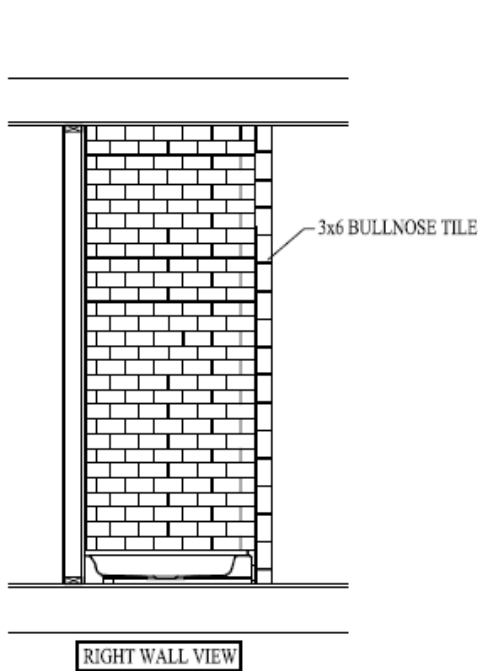

Iron Craft 60" Horizontal Tile Shower

Interior Options

LEFT WALL

REAR WALL

RIGHT WALL

IC17—GREY BLACK

IC18—SABLE BRONZE

IRON CRAFT 12x24 (HORIZONTAL) WALL TILE (STAGGERED—33%)
w/ 12x12 NICHE (HATCHED TO DISTINGUISHED LOCATION)
12" WIDE ACCENT TILE (VERTICAL), RANDOM PATTERN
1/16" GROUT SPACE, SCHLUTER TRIM ON SIDES

IC11— PHOSPHER WHITE
Grout: 382 Bone

IC15—SABLE BLACK
Grout: 165 Delorean Gray

IC13—CHARCOAL GREY
Grout: Winter Gray

Subway Tile

Shower Opt. 1

Interior Options

Pattern: Brick (50% offset) w/ 1/16" Grout Line (Snow White)