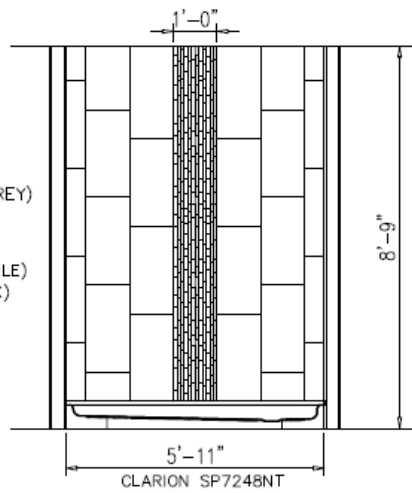

Iron Craft Walk-in Tile Shower

Interior Options

BACKSIDE OF FRONT WALL
(VIEW FROM INSIDE)

FLOOR PLAN VIEW

RIGHT WALL VIEW

REAR WALL VIEW

LEFT WALL VIEW

Iron Craft 60" Vertical Tile Shower

IC17—GREY BLACK

IC18—SABLE BRONZE

Iron Craft 60" Vertical Tile Shower

excel
HOMES

Interior Options

IRON CRAFT 12x24 (VERTICAL) WALL TILE (STAGGERED-33%)
w/ 12x12 NICHE (HATCHED TO DISTINGUISHED LOCATION)
12" WIDE ACCENT TILE (VERTICAL), RANDOM PATTERN
1/16" GROUT SPACE, SCHLUTER TRIM ON SIDES

Iron Craft 60" Horizontal Tile Shower

Interior Options

LEFT WALL

REAR WALL

RIGHT WALL

IC17—GREY BLACK

IC18—SABLE BRONZE

IRON CRAFT 12x24 (HORIZONTAL) WALL TILE (STAGGERED—33%)
w/ 12x12 NICHE (HATCHED TO DISTINGUISHED LOCATION)
12" WIDE ACCENT TILE (VERTICAL), RANDOM PATTERN
1/16" GROUT SPACE, SCHLUTER TRIM ON SIDES