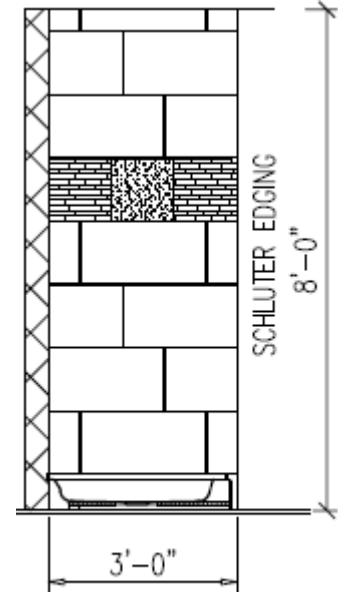

IC17—GREY BLACK

IC18—SABLE BRONZE

Iron Craft 60" Vertical Tile Shower

excel
HOMES

Interior Options

IRON CRAFT 12x24 (VERTICAL) WALL TILE (STAGGERED-33%)
w/ 12x12 NICHE (HATCHED TO DISTINGUISHED LOCATION)
12" WIDE ACCENT TILE (VERTICAL), RANDOM PATTERN
1/16" GROUT SPACE, SCHLUTER TRIM ON SIDES

Iron Craft 60" Horizontal Tile Shower

Interior Options

LEFT WALL

REAR WALL

RIGHT WALL

IC17—GREY BLACK

IC18—SABLE BRONZE

IRON CRAFT 12x24 (HORIZONTAL) WALL TILE (STAGGERED—33%)
w/ 12x12 NICHE (HATCHED TO DISTINGUISHED LOCATION)
12" WIDE ACCENT TILE (VERTICAL), RANDOM PATTERN
1/16" GROUT SPACE, SCHLUTER TRIM ON SIDES