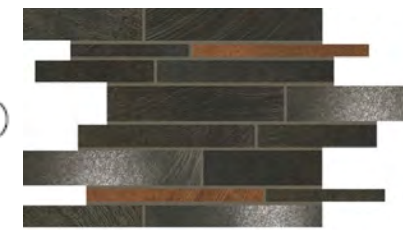

excel
HOMES

Interior Options

Shower shown with Optional Barn Shower Door and Upgraded Faucets

IC11— PHOSPER WHITE
Grout: 382 Bone

IC15—SABLE BLACK
Grout: 165 Delorean Gray

IC13—CHARCOAL GREY
Grout: Winter Gray

Iron Craft 60" Horizontal Tile Shower

Interior Options

LEFT WALL

REAR WALL

RIGHT WALL

IC17—GREY BLACK

IC18—SABLE BRONZE

IRON CRAFT 12x24 (HORIZONTAL) WALL TILE (STAGGERED—33%)
w/ 12x12 NICHE (HATCHED TO DISTINGUISHED LOCATION)
12" WIDE ACCENT TILE (VERTICAL), RANDOM PATTERN
1/16" GROUT SPACE, SCHLUTER TRIM ON SIDES

IC11— PHOSPHER WHITE
Grout: 382 Bone

IC15—SABLE BLACK
Grout: 165 Delorean Gray

IC13—CHARCOAL GREY
Grout: Winter Gray

Subway Tile

Shower Opt. 1

Interior Options

Pattern: Brick (50% offset) w/ 1/16" Grout Line (Snow White)