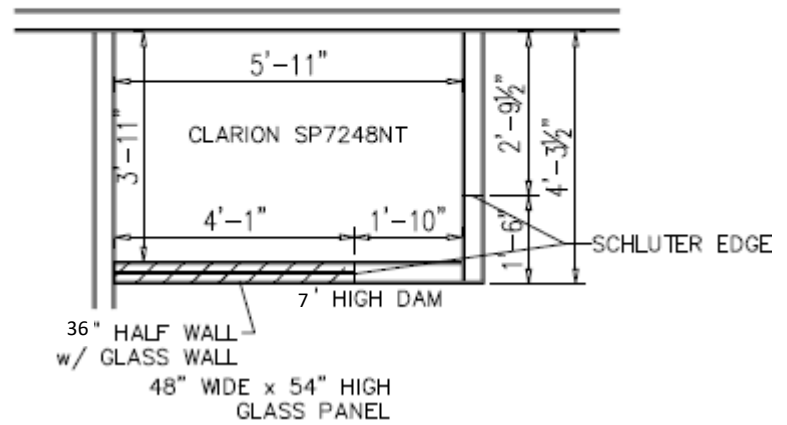

Iron Craft Walk-in Tile Shower

Interior Options

BACKSIDE OF FRONT WALL
(VIEW FROM INSIDE)

FLOOR PLAN VIEW

RIGHT WALL VIEW

REAR WALL VIEW

LEFT WALL VIEW

Iron Craft 60" Vertical Tile Shower

IC17—GREY BLACK

IC18—SABLE BRONZE

Iron Craft 60" Vertical Tile Shower

excel
HOMES

Interior Options

IRON CRAFT 12x24 (VERTICAL) WALL TILE (STAGGERED-33%)
w/ 12x12 NICHE (HATCHED TO DISTINGUISHED LOCATION)
12" WIDE ACCENT TILE (VERTICAL), RANDOM PATTERN
1/16" GROUT SPACE, SCHLUTER TRIM ON SIDES