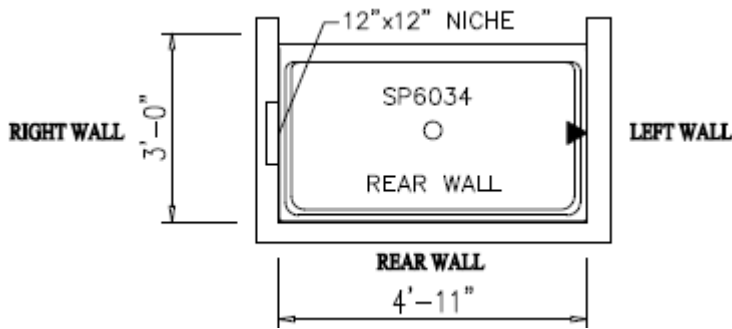

IC17—GREY BLACK

IC18—SABLE BRONZE

Iron Craft 60" Vertical Tile Shower

excel
HOMES

Interior Options

IRON CRAFT 12x24 (VERTICAL) WALL TILE (STAGGERED-33%)
w/ 12x12 NICHE (HATCHED TO DISTINGUISHED LOCATION)
12" WIDE ACCENT TILE (VERTICAL), RANDOM PATTERN
1/16" GROUT SPACE, SCHLUTER TRIM ON SIDES

Iron Craft 60" Horizontal Tile Shower

Interior Options

LEFT WALL

REAR WALL

RIGHT WALL

IC17—GREY BLACK

IC18—SABLE BRONZE

IRON CRAFT 12x24 (HORIZONTAL) WALL TILE (STAGGERED—33%)
w/ 12x12 NICHE (HATCHED TO DISTINGUISHED LOCATION)
12" WIDE ACCENT TILE (VERTICAL), RANDOM PATTERN
1/16" GROUT SPACE, SCHLUTER TRIM ON SIDES