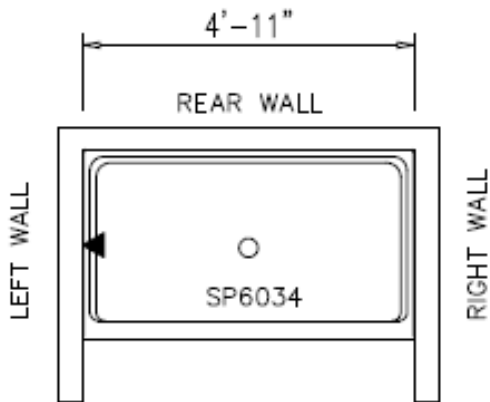

Marble Falls Tile Shower With Pan

Interior Options

MARBLE FALLS 10X14 (VERTICAL)
1/8" GROUT SPACE
SCHLUTER TRIM ON SIDES

MA42 Highland Beige
Grout 40 Truffle

MA43 Gray Pearl
Grout: 386 Oyster Gray