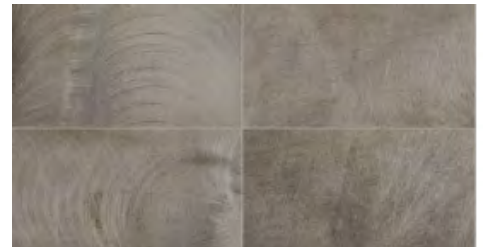

Tile Shower Options

Iron Craft Walk-in Tile Shower

Interior Options

IC11— PHOSPHOR WHITE
Grout: 382 Bone

IC15—SABLE BLACK
Grout: 165 Delorean Gray

IC13—CHARCOAL GREY
Grout: Winter Gray

IC17—GREY BLACK

IC18—SABLE BRONZE

Iron Craft Walk-in Tile Shower

Interior Options

BACKSIDE OF FRONT WALL
(VIEW FROM INSIDE)

FLOOR PLAN VIEW

RIGHT WALL VIEW

REAR WALL VIEW

LEFT WALL VIEW

Iron Craft 60" Vertical Tile Shower

excel
HOMES

Interior Options

Shower shown with Optional Barn Shower Door and Upgraded Faucets

IC11— PHOSPER WHITE
Grout: 382 Bone

IC15—SABLE BLACK
Grout: 165 Delorean Gray

IC13—CHARCOAL GREY
Grout: Winter Gray

IC11— PHOSPHER WHITE
Grout: 382 Bone

IC15—SABLE BLACK
Grout: 165 Delorean Gray

IC13—CHARCOAL GREY
Grout: Winter Gray

Subway Tile

Shower Opt. 1

Interior Options

Pattern: Brick (50% offset) w/ 1/16" Grout Line (Snow White)