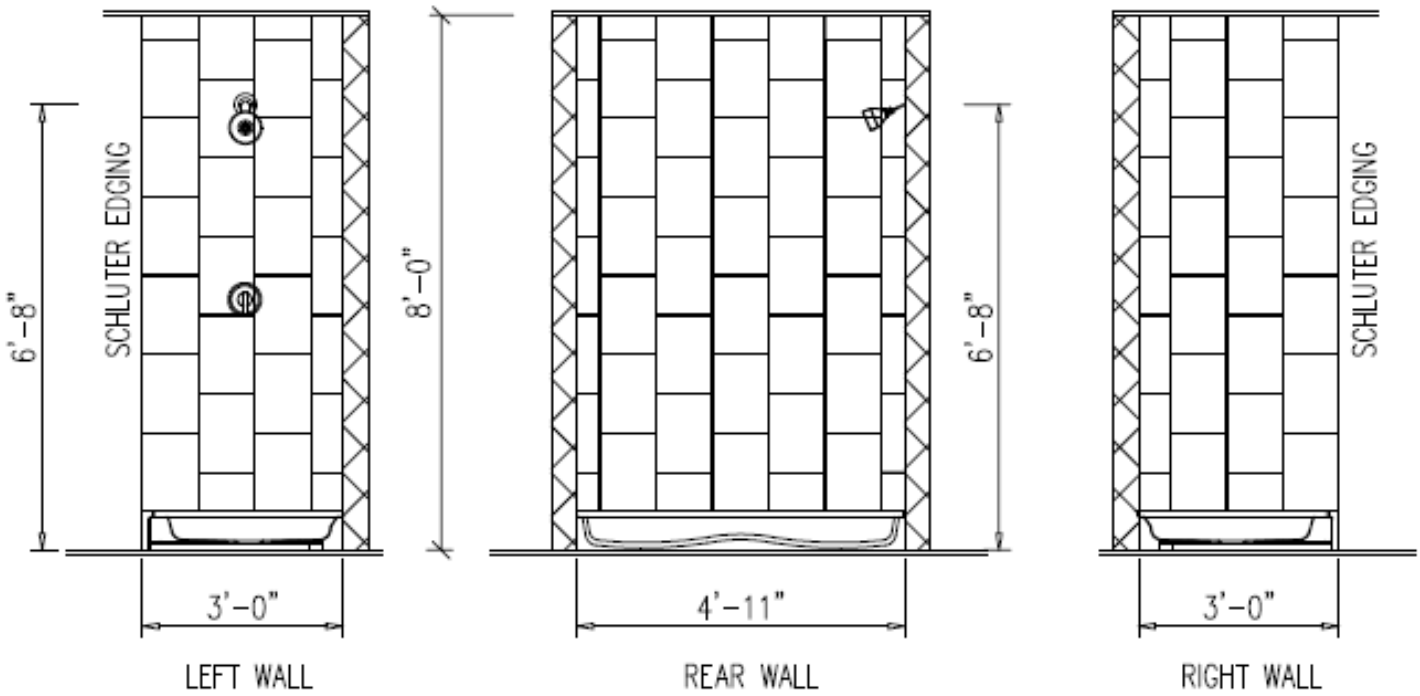

Marble Falls Tile Shower With Pan

Interior Options

MARBLE FALLS 10X14 (VERTICAL)
1/8" GROUT SPACE
SCHLUTER TRIM ON SIDES

MA42 Highland Beige
Grout 40 Truffle

MA43 Gray Pearl
Grout: 386 Oyster Gray