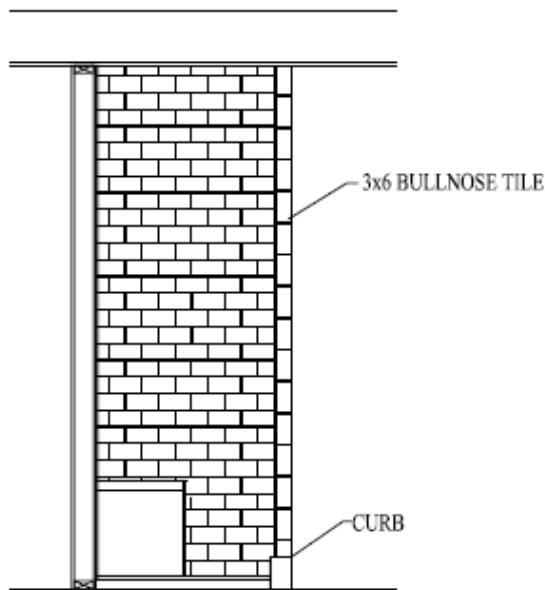

RIGHT WALL VIEW