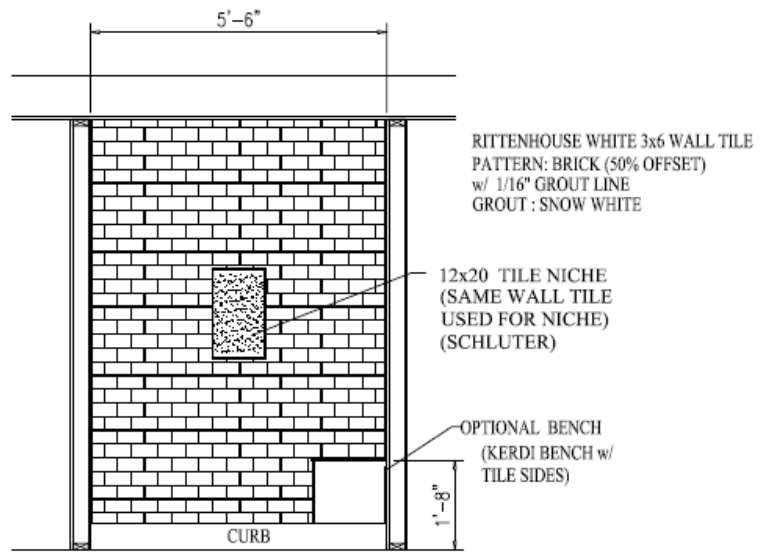

REAR WALL VIEW