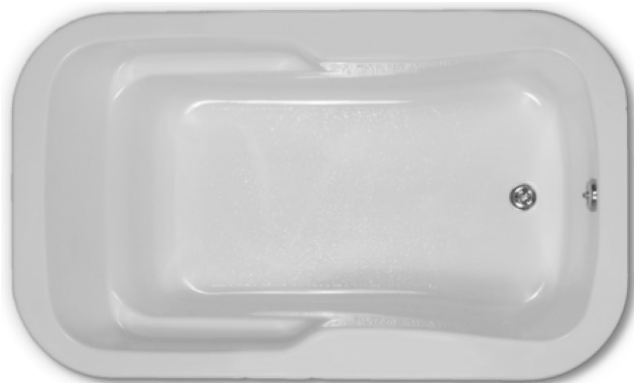

#RE5836L/S OR R/S
SHOWER W/ 7" THRESHOLD
1 SEAT-LEFT OR RIGHT
60" X 36" X 78" AcrylX

#RE5860
SHOWER W/ 6" THRESHOLD
2 SEATS
60" X 35 3/4" X 74 3/4" AcrylX

BATHTUBS & SHOWERS

#AD516062
CORNER DROP IN ACRYLIC TUB
AVAILABLE OPTION WHIRLPOOL (SHOWN)
60" X 60" X 22"

#RE3660D
DROP IN TUB SHOWN
AVAILABLE OPTION WHIRLPOOL OR BUBBLE JET
60" X 36" X 20 1/2" AcrylX

#RE3660L OR RE3660R
FRONT APRON TUB
AVAILABLE OPTION WHIRLPOOL OR
BUBBLE JET (SHOWN)
60" X 37" X 21 1/2" AcrylX