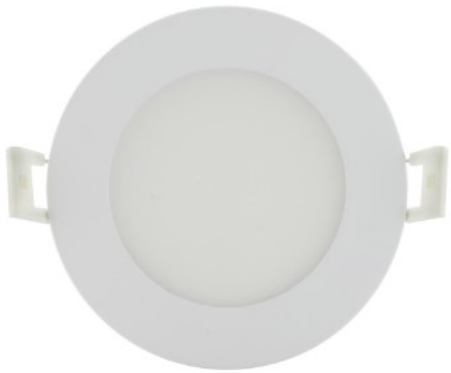

LIGHTING

Recessed Options

4" LED DOWNLIGHT
700 lms
S11826