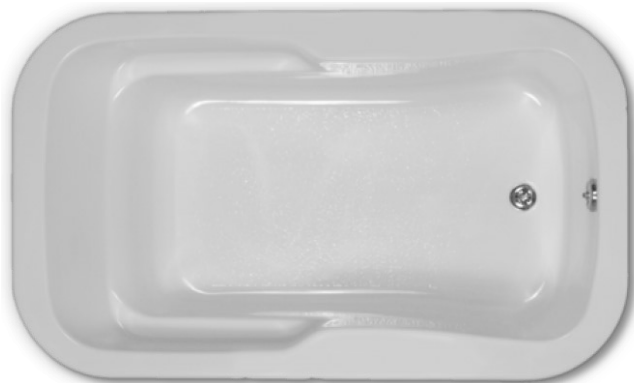

# BATHTUBS & SHOWERS

#RE6036NS  
SHOWER W/ 7" THRESHOLD  
NO SEAT  
60" X 36" X 78" AcrylX

#RE5836L/S OR R/S  
SHOWER W/ 7" THRESHOLD  
1 SEAT-LEFT OR RIGHT  
60" X 36" X 78" AcrylX

#RE5860  
SHOWER W/ 6" THRESHOLD  
2 SEATS  
60" X 35 3/4" X 74 3/4" AcrylX

# BATHTUBS & SHOWERS

#AD516062  
CORNER DROP IN ACRYLIC TUB  
AVAILABLE OPTION WHIRLPOOL (SHOWN)  
60" X 60" X 22"

#RE3660D  
DROP IN TUB SHOWN  
AVAILABLE OPTION WHIRLPOOL OR BUBBLE JET  
60" X 36" X 20 1/2" AcrylX