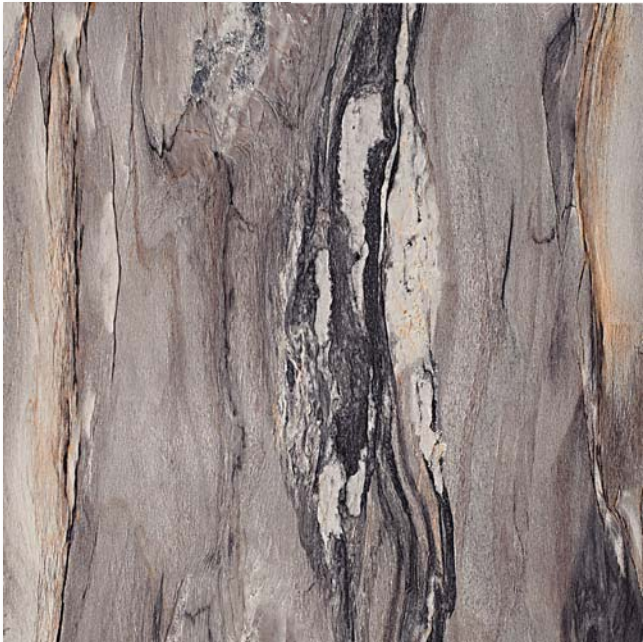

standard

Self Edge Profile Standard Colors

#3692 - LABRADORE GRANITE

#3526 - TRAVERTINE

#300 - SAIL WHITE OXIDE

PICTURED: #3526 - TRAVERTINE W/BEVEL EDGE

Upgrade Color Selections

#1872K - BIANCO ROMANO

Upgrade Color Selections

#3474 - PETRIFIED WOOD

#3546 - RIVER GOLD

#3458 - TRAVERTINE SILVER

#3547 - LAPIDUS BROWN

excel
HOMES

upgrade 2

Upgrade Color Selections